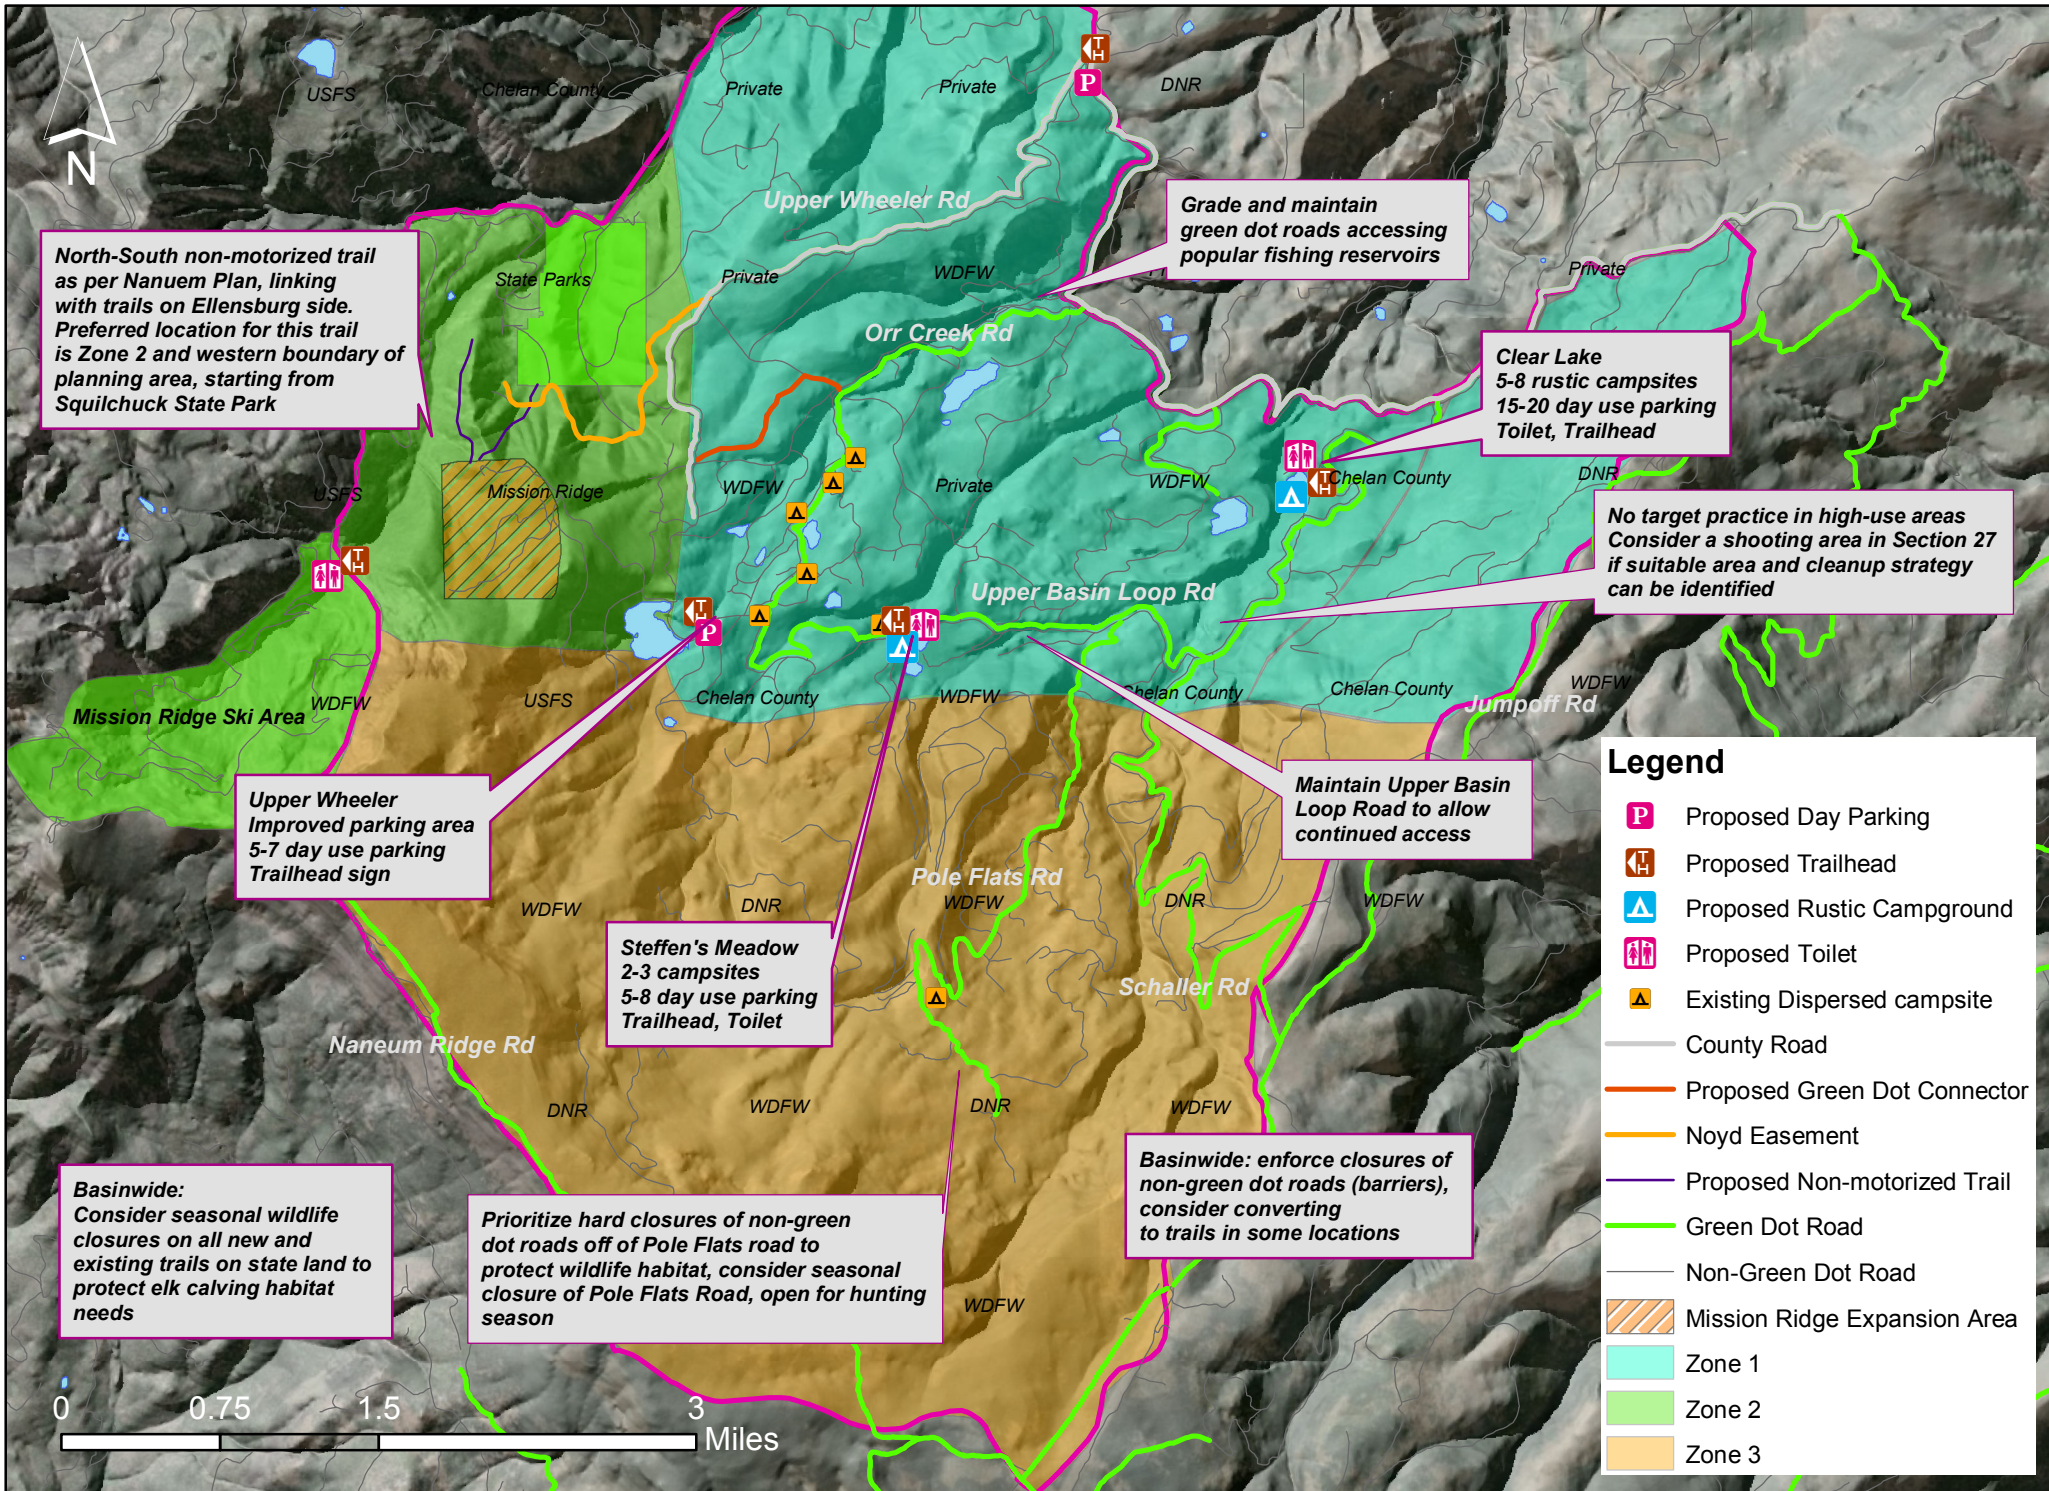

Stemilt-Squilchuck Recreation Planning: Summer Recommendations

Notes: See Recommendations Document for complete outline of recreation concepts. All proposals on or crossing private land will require permission from property owners. Chelan County, GIS 2018