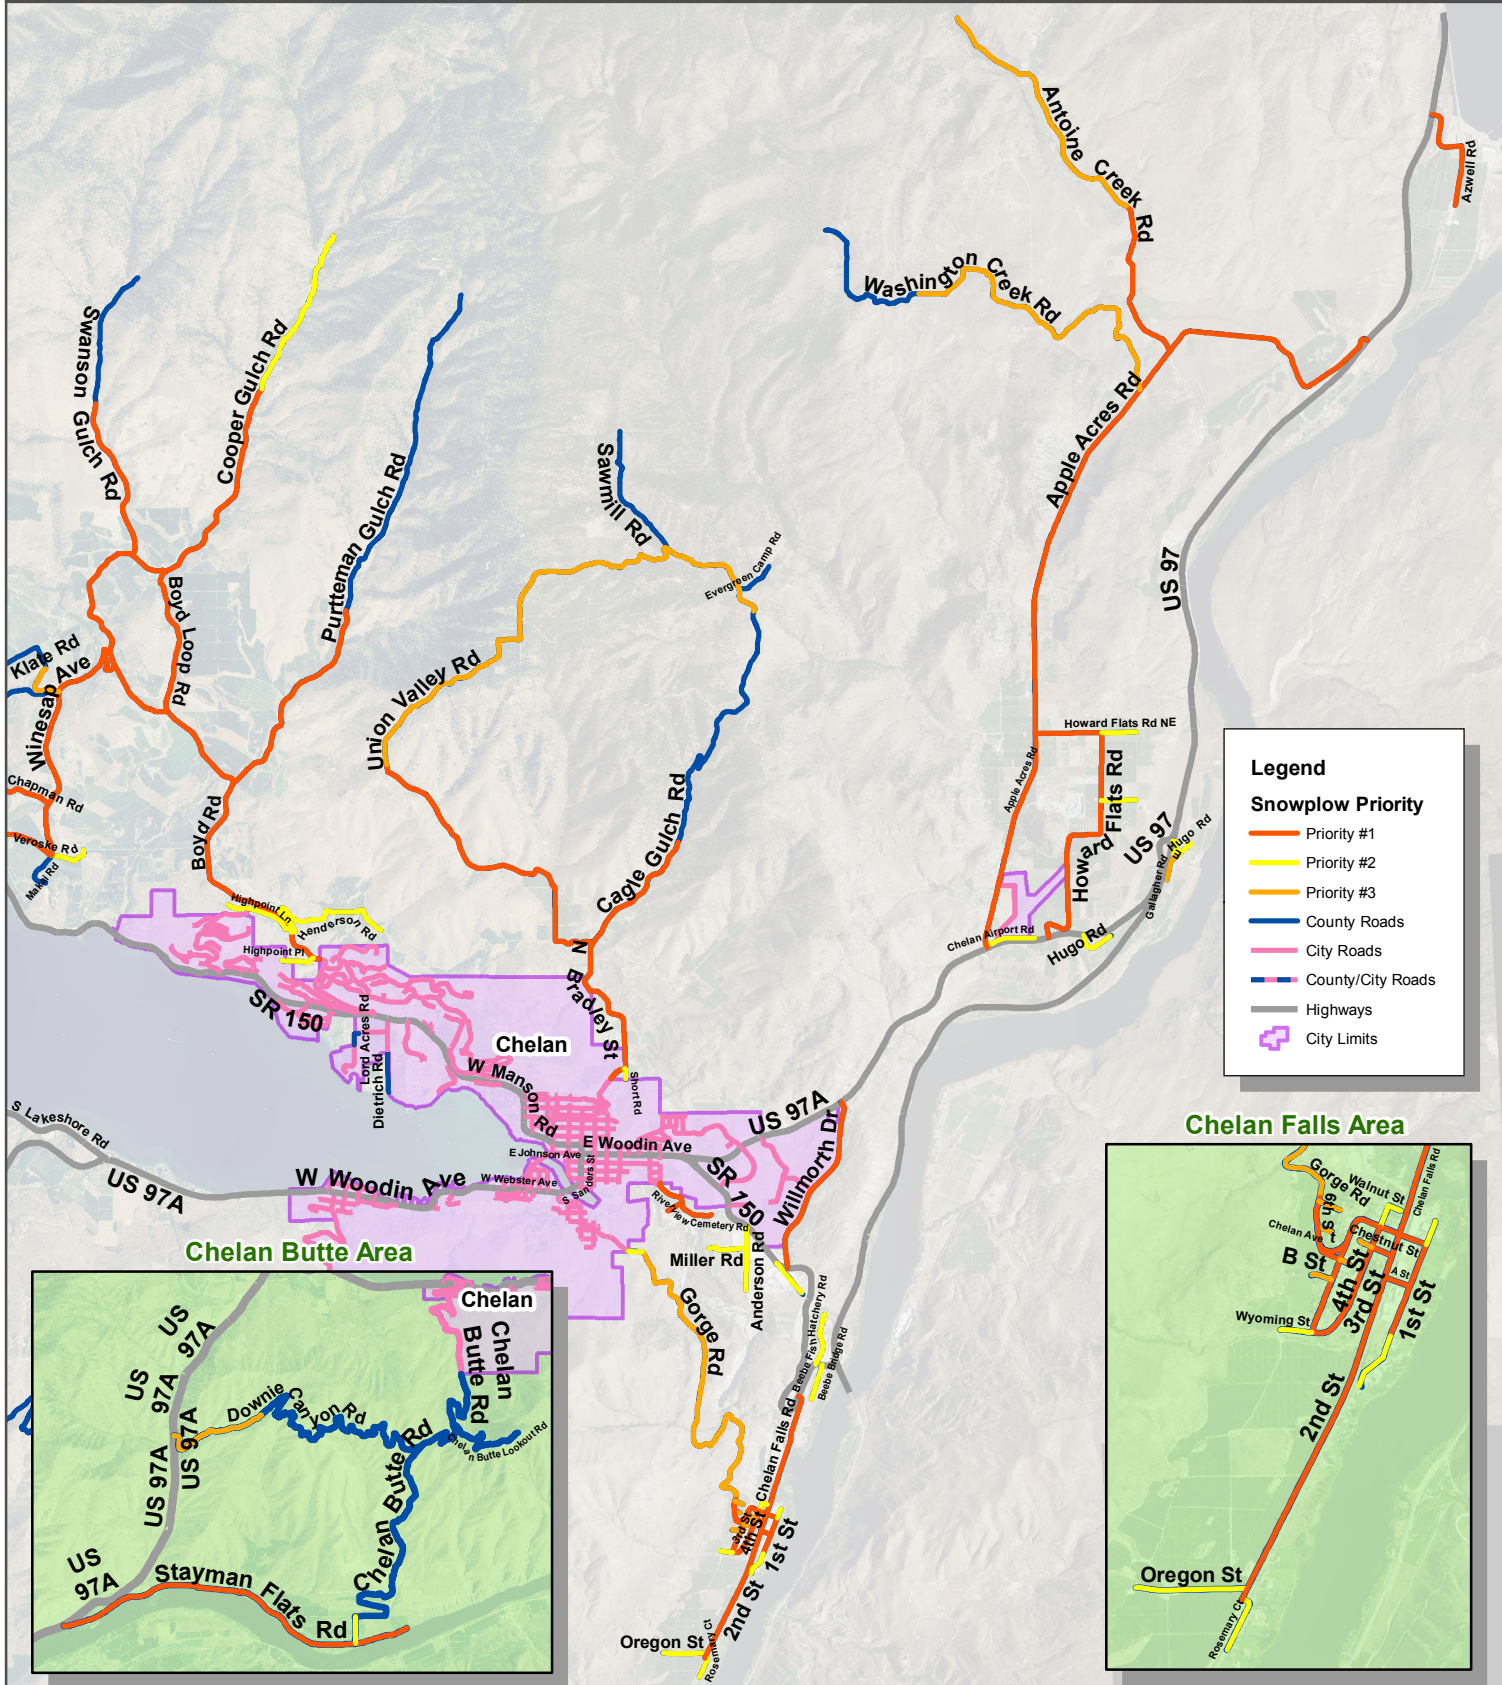

CHELAN AREA SNOWPLOW PRIORITIES

Legend

Snowplow Priority

- Priority #1
- Priority #2
- Priority #3
- County Roads
- City Roads
- County/City Roads
- Highways
- City Limits

Chelan Butte Area

Chelan Falls Area

This map is a graphic representation derived from Chelan County's Geographic Information System. It is designed and intended for reference only. Chelan County does not warrant, guarantee, or accept liability for the accuracy, timeliness, or completeness of any information provided therein. Users shall be responsible to independently verify all information contained in this map.