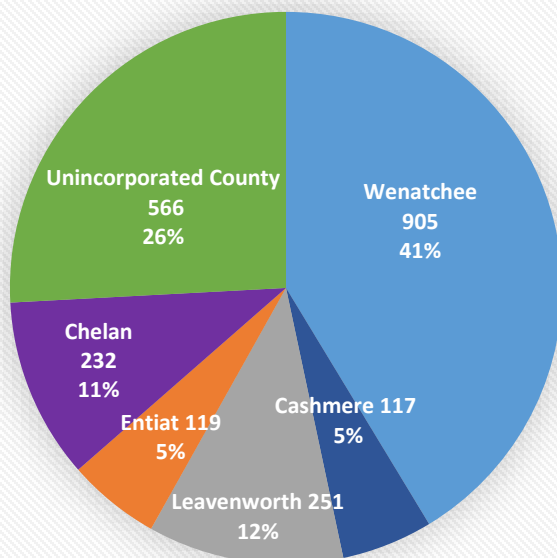

Moderate Risk Waste Facility Annual Report Charts

Annual Participation

2024 Households by City

2190 Total

DOUGLAS COUNTY TURNED AWAY 2024

36 TOTAL

Average Attendance by Day of Week

FINAL DISPOSITION

2024 Total Waste Received 163,427 Lbs, 75 Lbs Per Household