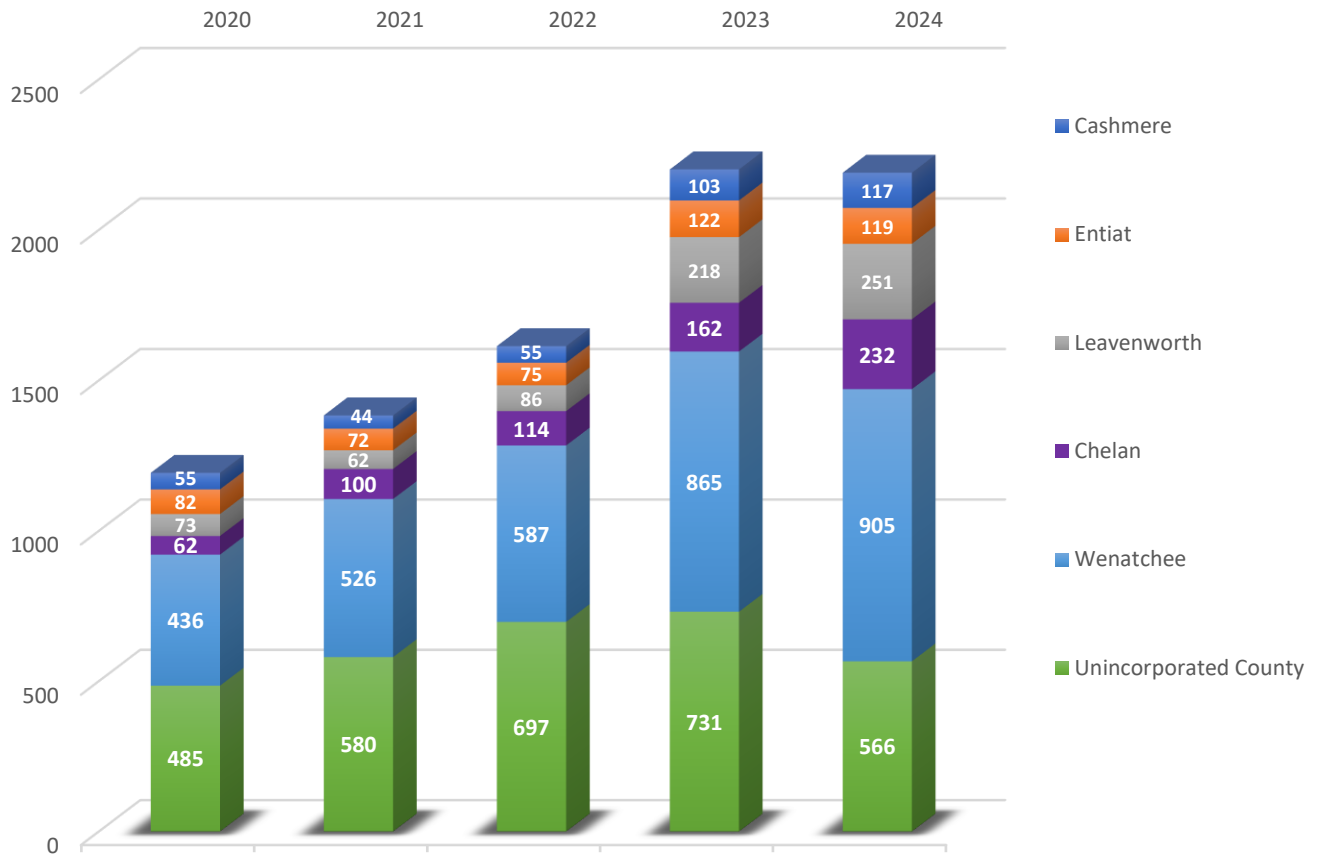

Moderate Risk Waste Facility Annual Report Charts

Annual Participation

2024 Households by City

2190 Total

DOUGLAS COUNTY TURNED AWAY 2024

36 TOTAL

Average Attendance by Day of Week

FINAL DISPOSITION

2024 Total Waste Received 163,427 Lbs, 75 Lbs Per Household