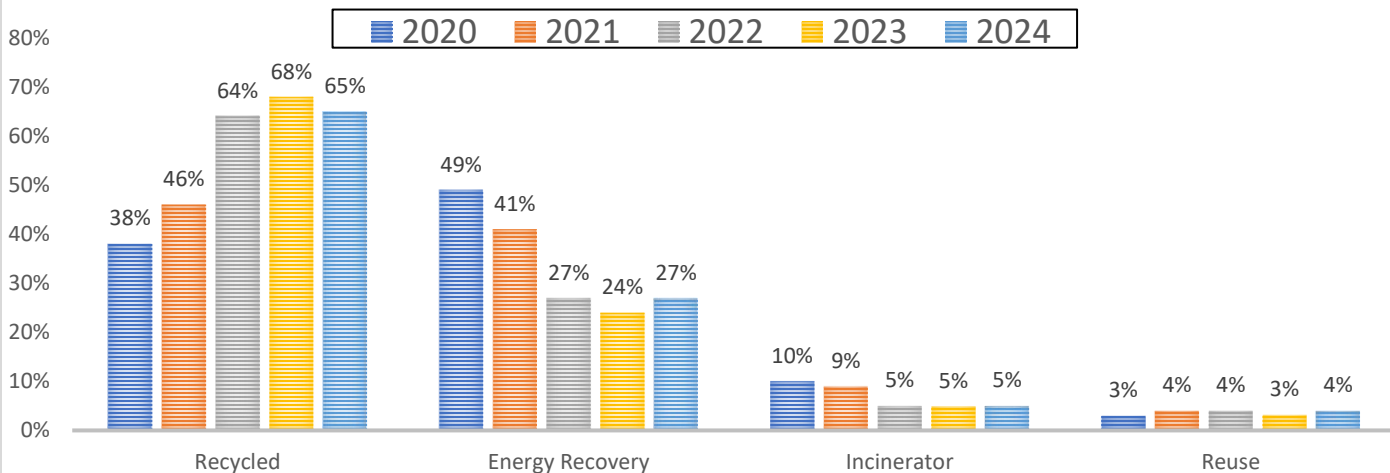

Moderate Risk Waste Facility Annual Report Charts

Annual Participation

2024 Households by City

2190 Total

DOUGLAS COUNTY TURNED AWAY 2024

36 TOTAL

Average Attendance by Day of Week

FINAL DISPOSITION

2024 Total Waste Received 163,427 Lbs, 75 Lbs Per Household