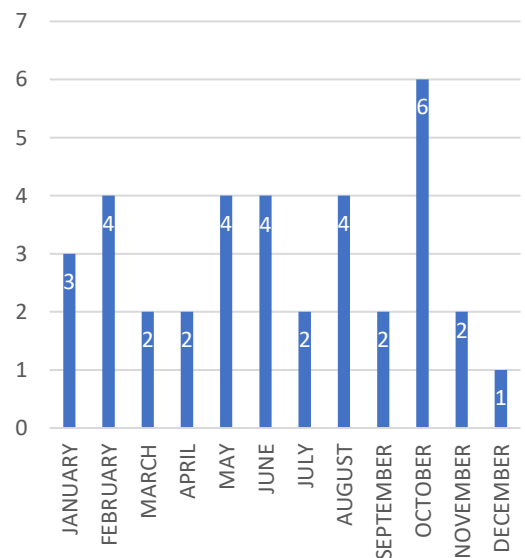

Moderate Risk Waste Facility Annual Report Charts

Annual Participation

2024 Households by City

2190 Total

DOUGLAS COUNTY TURNED AWAY 2024

36 TOTAL

Average Attendance by Day of Week

FINAL DISPOSITION

2024 Total Waste Received 163,427 Lbs, 75 Lbs Per Household