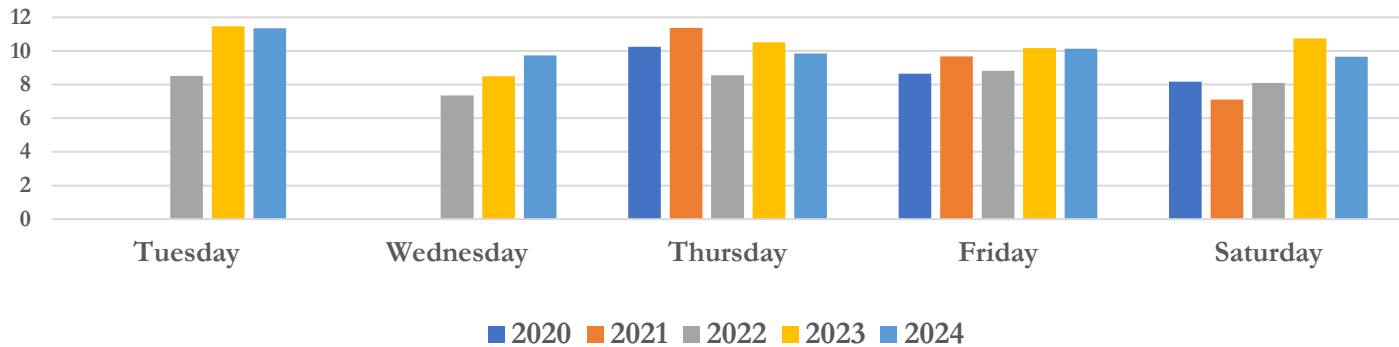

Moderate Risk Waste Facility Annual Report Charts

Annual Participation

2024 Households by City

2190 Total

DOUGLAS COUNTY TURNED AWAY 2024

36 TOTAL

Average Attendance by Day of Week

FINAL DISPOSITION

2024 Total Waste Received 163,427 Lbs, 75 Lbs Per Household