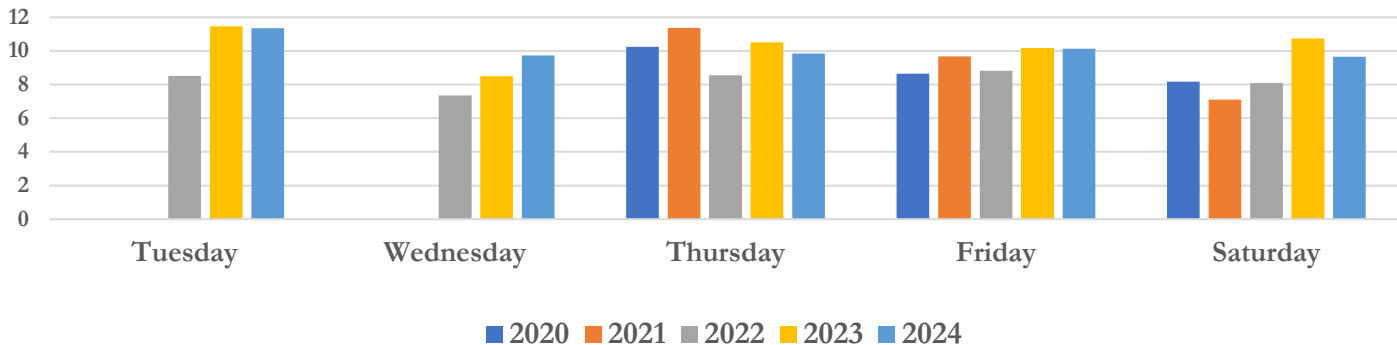

Moderate Risk Waste Facility Annual Report Charts

Annual Participation

2024 Households by City

2190 Total

DOUGLAS COUNTY TURNED AWAY 2024

36 TOTAL

Average Attendance by Day of Week

FINAL DISPOSITION

2024 Total Waste Received 167,106 Lbs, 76.3 Lbs Per Household