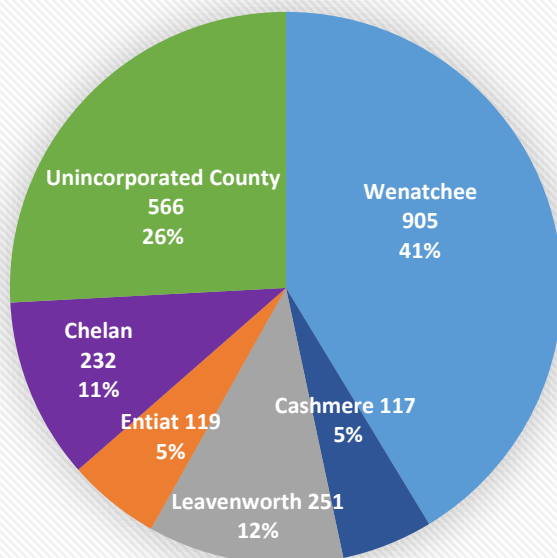

Moderate Risk Waste Facility Annual Report Charts

Annual Participation

2024 Households by City

2190 Total

DOUGLAS COUNTY TURNED AWAY 2024

36 TOTAL

Average Attendance by Day of Week

FINAL DISPOSITION

2024 Total Waste Received 167,106 Lbs, 76.3 Lbs Per Household