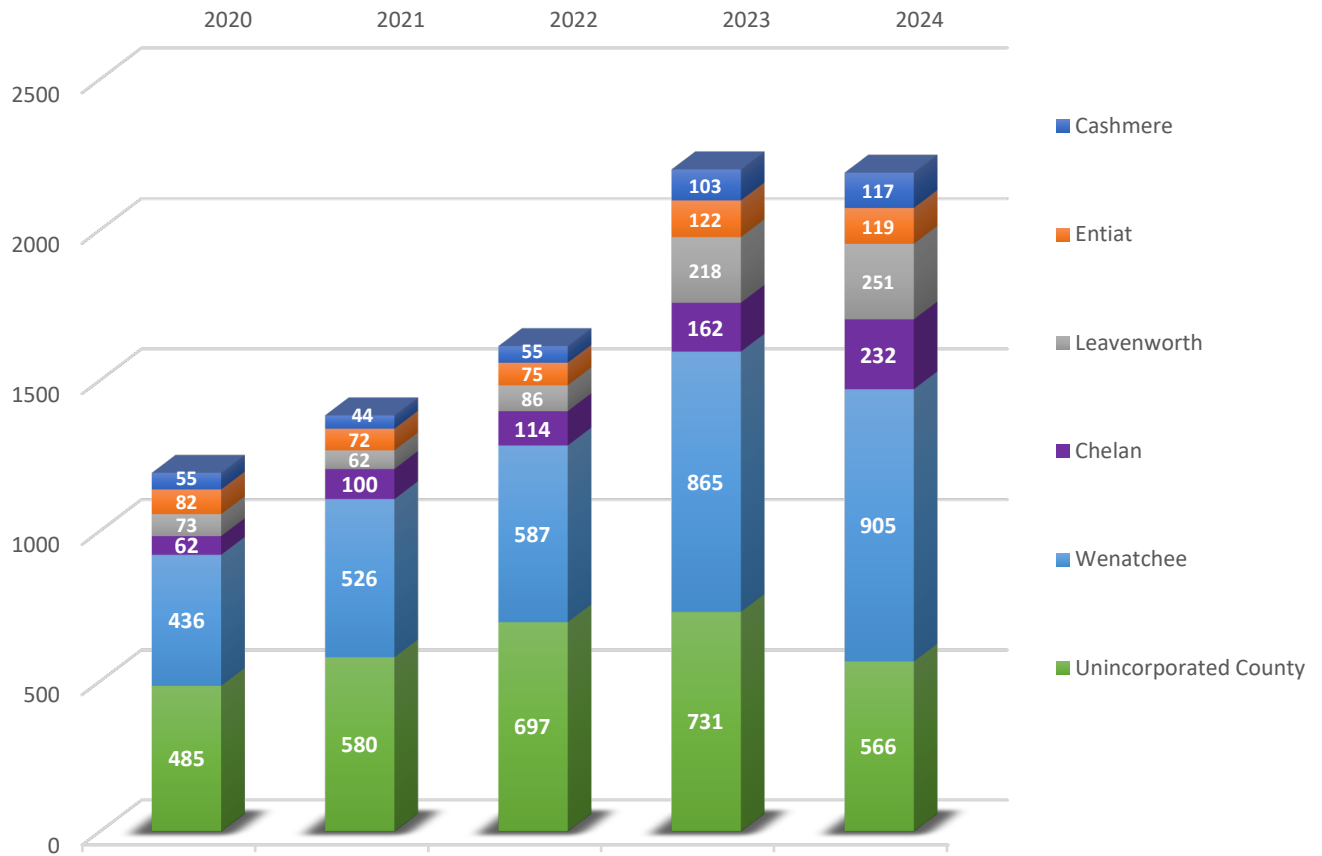

Moderate Risk Waste Facility Annual Report Charts

Annual Participation

2024 Households by City

2190 Total

DOUGLAS COUNTY TURNED AWAY 2024

36 TOTAL

Average Attendance by Day of Week

FINAL DISPOSITION

2024 Total Waste Received 167,106 Lbs, 76.3 Lbs Per Household