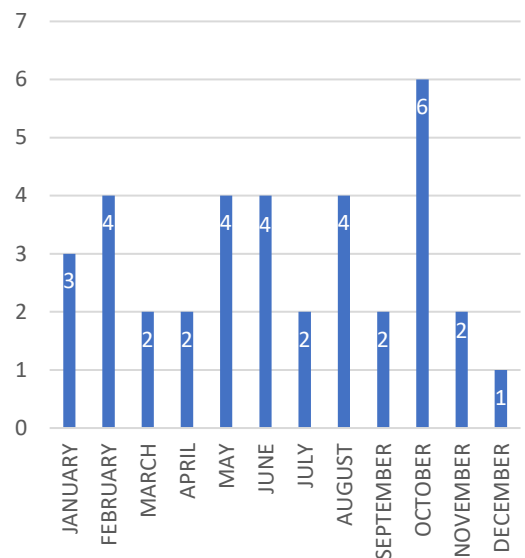

Moderate Risk Waste Facility Annual Report Charts

Annual Participation

2024 Households by City

2190 Total

DOUGLAS COUNTY TURNED AWAY 2024

36 TOTAL

Average Attendance by Day of Week

FINAL DISPOSITION

2024 Total Waste Received 167,106 Lbs, 76.3 Lbs Per Household