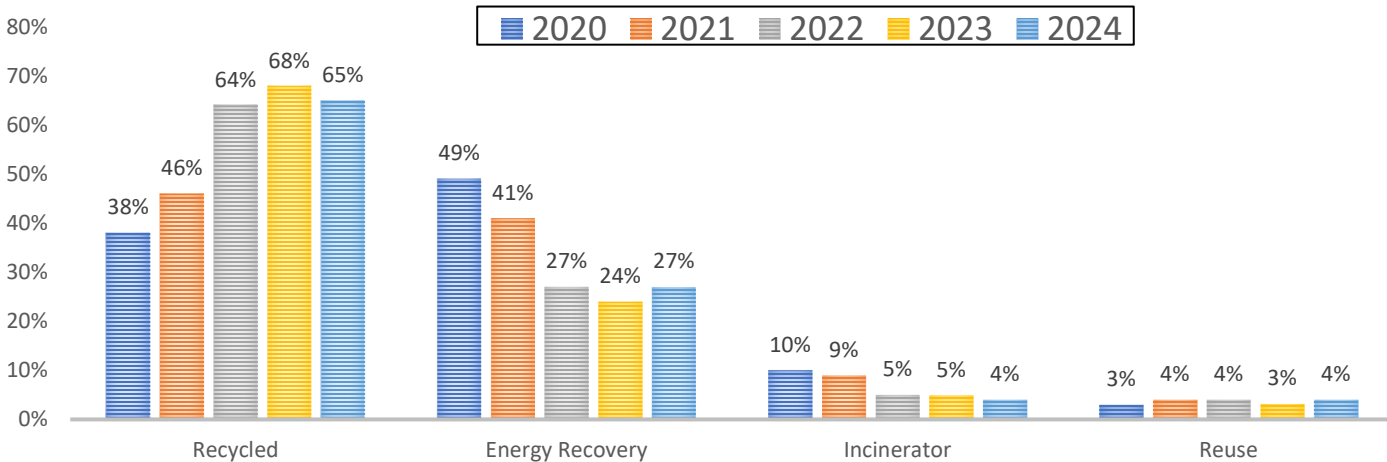

Moderate Risk Waste Facility Annual Report Charts

Annual Participation

2024 Households by City

2190 Total

DOUGLAS COUNTY TURNED AWAY 2024

36 TOTAL

Average Attendance by Day of Week

FINAL DISPOSITION

2024 Total Waste Received 167,106 Lbs, 76.3 Lbs Per Household