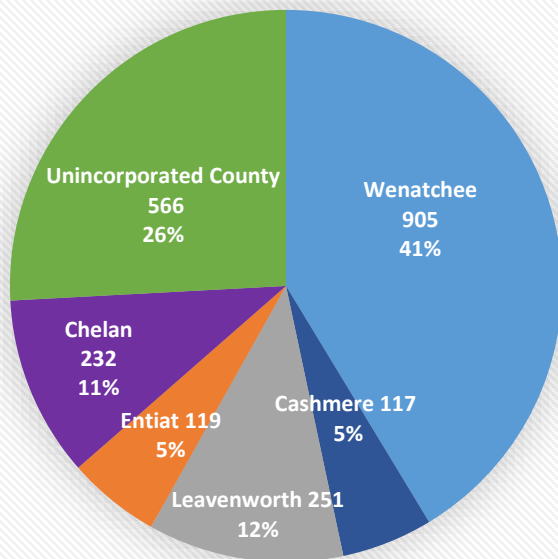

## Moderate Risk Waste Facility Annual Report Charts

### Annual Participation

### 2024 Households by City

**2190 Total**

### DOUGLAS COUNTY TURNED AWAY 2024

**36 TOTAL**