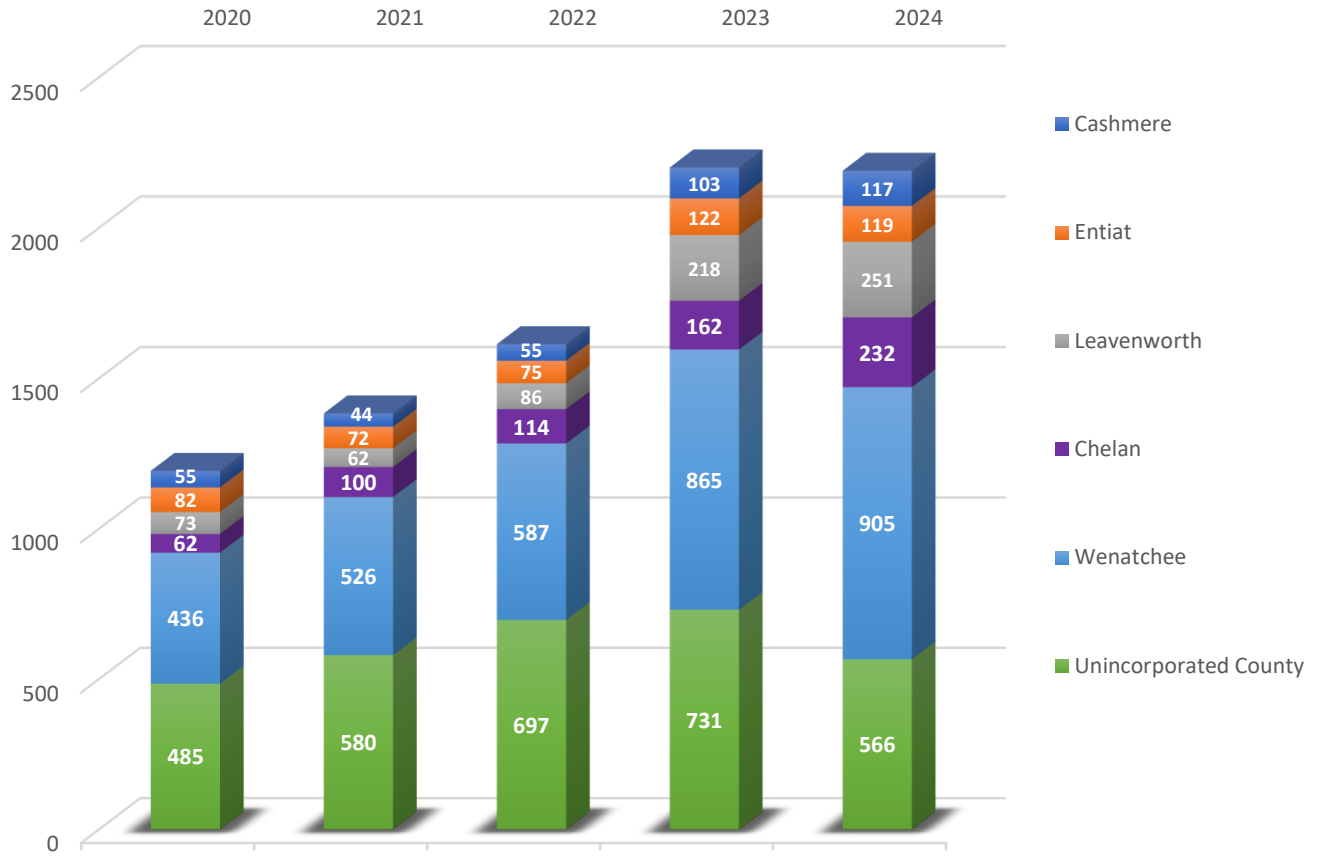

## Moderate Risk Waste Facility Annual Report Charts

### Annual Participation

### 2024 Households by City

**2190 Total**

### 2024 Total Waste Received 152,928 Lbs, 70 Lbs Per Household