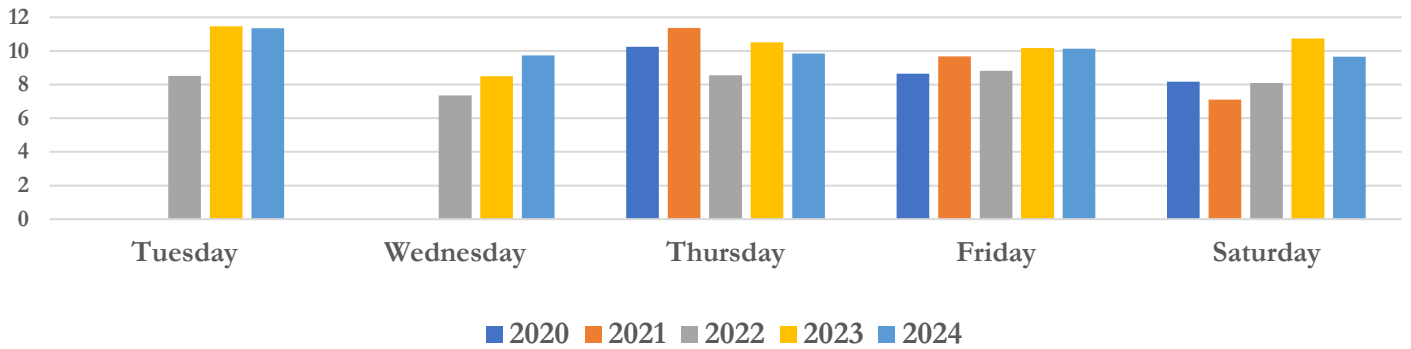

### Annual Participation

### 2024 Households by City

**2190 Total**

### DOUGLAS COUNTY TURNED AWAY 2024

**36 TOTAL**

### Average Attendance by Day of Week