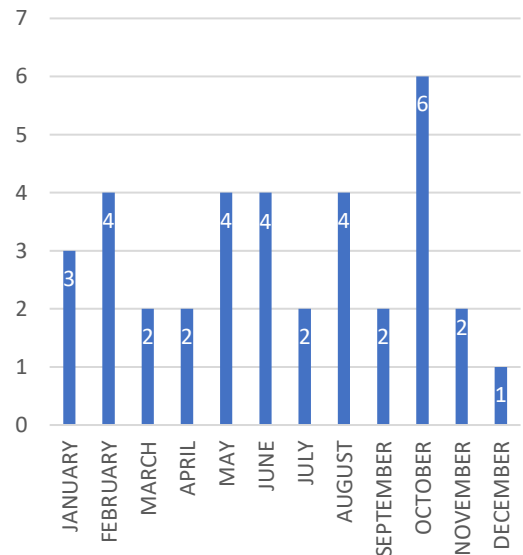

### Annual Participation

### 2024 Households by City

**2190 Total**

### DOUGLAS COUNTY TURNED AWAY 2024

**36 TOTAL**